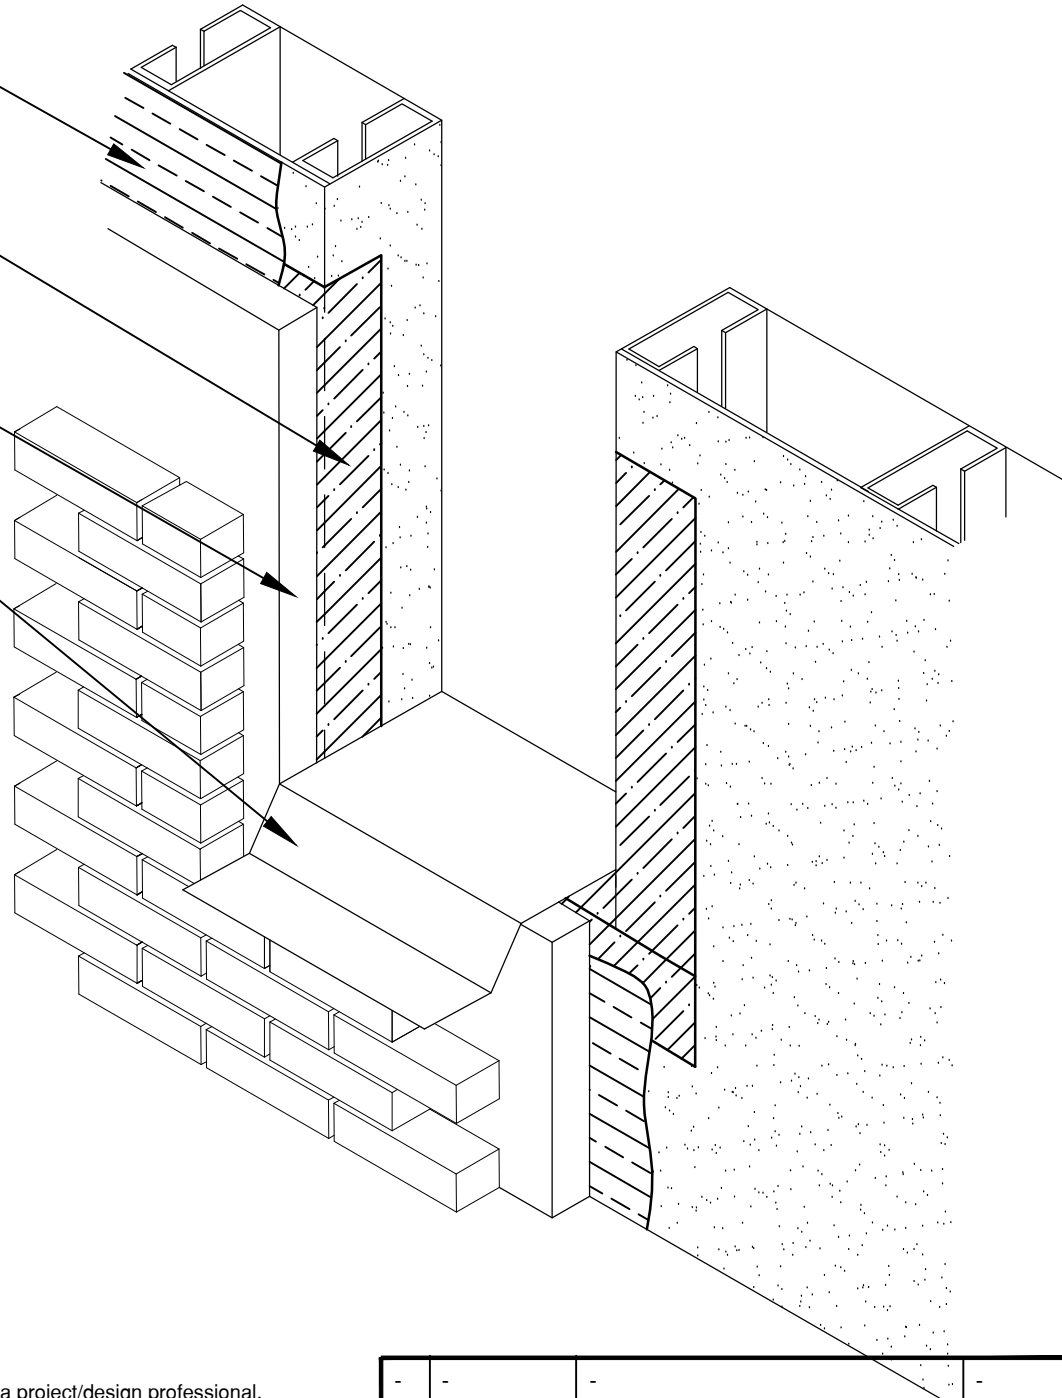

ExoAir 110/110LT/111

ExoAir 110/110LT/111

Rigid insulation (by others)

Metal through wall flashing (by others)

This detail is intended for conceptual purposes only. Detail must be reviewed by a project/design professional. See www.tremcosealants.com for the most up-to-date product information

Rev	Date	Description	By
-	-	-	-

www.tremcosealants.com
 3735 Green Road • Beachwood, OH 44122
 Phone : 866-209-2404 • Fax : 216-766-5535

Detail: Isometric- Impermeable Sheet- Sheet
 Flashing (Exterior Sheathing)
 Drawn by: KAB Checked by: SM