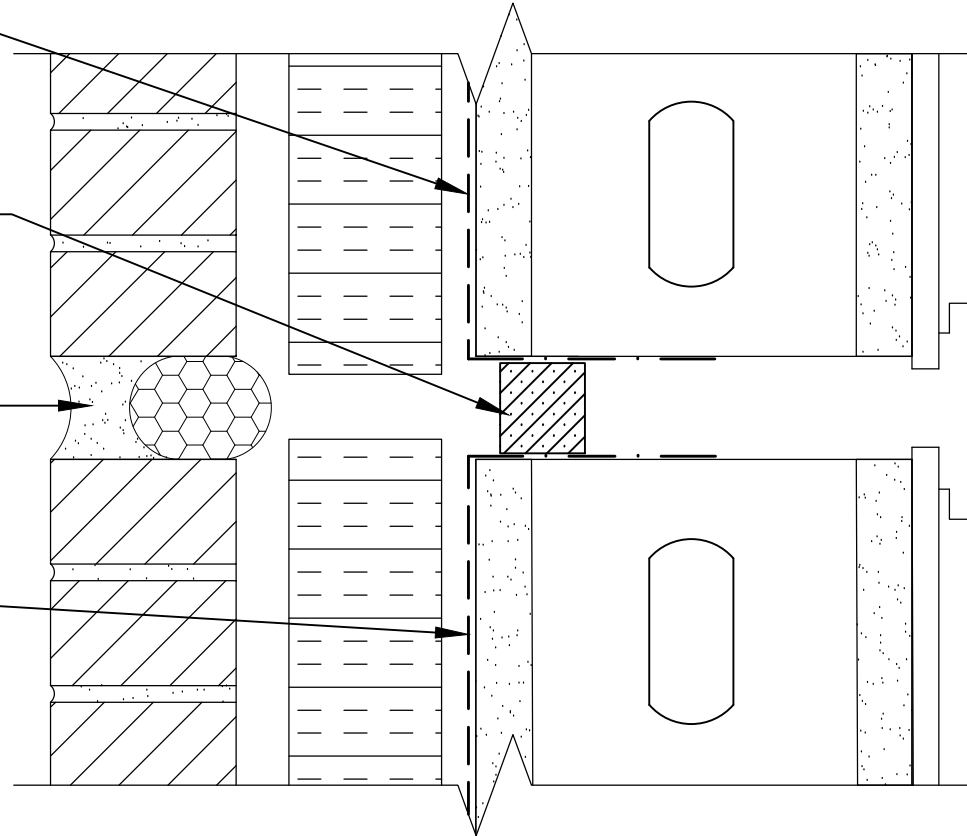

ExoAir 110/110LT/111

illmod 600 (pending anticipated movement)

Spectrem 1 or approved Tremco Sealant

ExoAir 110/110LT/111

This detail is intended for conceptual purposes only. Detail must be reviewed by a project/design professional. See [www.tremcosealants.com](http://www.tremcosealants.com) for the most up-to-date product information

Detail: Joint Detail- Impermeable Sheet- Illmod 600  
(Exterior Sheathing)

Drawn by: KAB

Checked by: SM

Scale: None

Date: 07/21/2014

Sheet Number:

File Name:  
13538

Rev #  
00