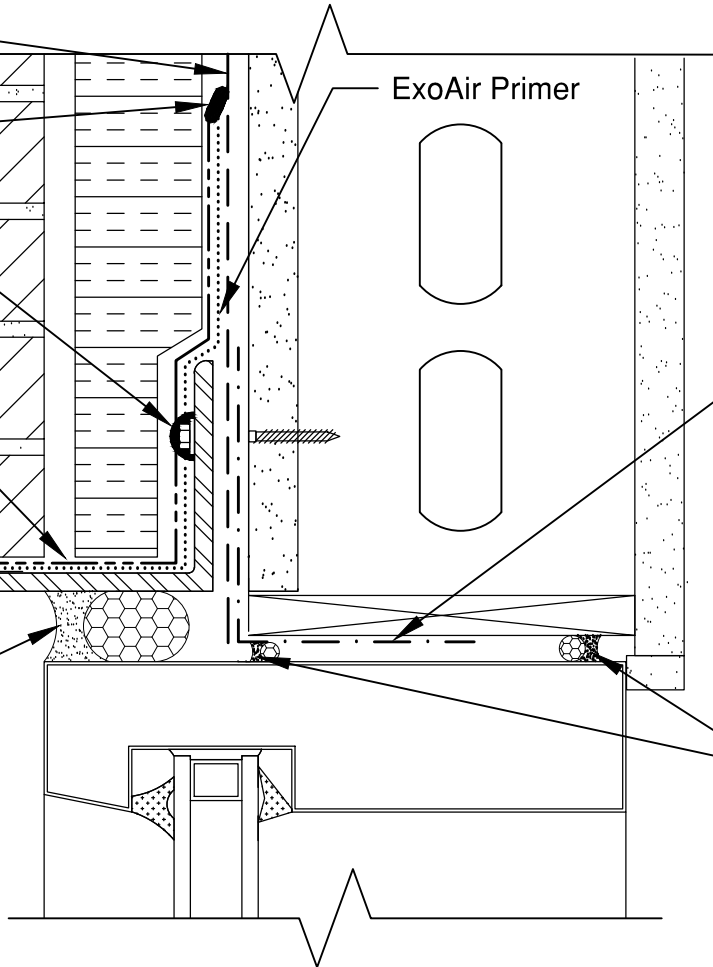

ExoAir 110/110LT/111

Dymonic 100 or
ExoAir Termination
Mastic

ExoAir TWF, recessed
 $\frac{1}{2}$ " from exterior

Metal Drip Edge

Spectrem 1

ExoAir Primer

ExoAir 110/110LT/111

Spectrem 1

This detail is intended for conceptual purposes only. Detail must be reviewed by a project/design professional.
See www.tremcosealants.com for the most up-to-date product information

Rev	Date	Description	By
-	-	-	-

Rev #
00

File Name:
13522

Sheet Number:

Date: 6/10/2014

Detail: Window Head-Impermeable Sheet-Sheet
Flashing- Sealant (Exterior Sheathing)

Scale: None

Checked by: SM

Drawn by: KAB

TREMCO
www.tremcosealants.com

3735 Green Road • Beachwood, OH 44122
Phone : 866-209-2404 • Fax : 216-766-5535