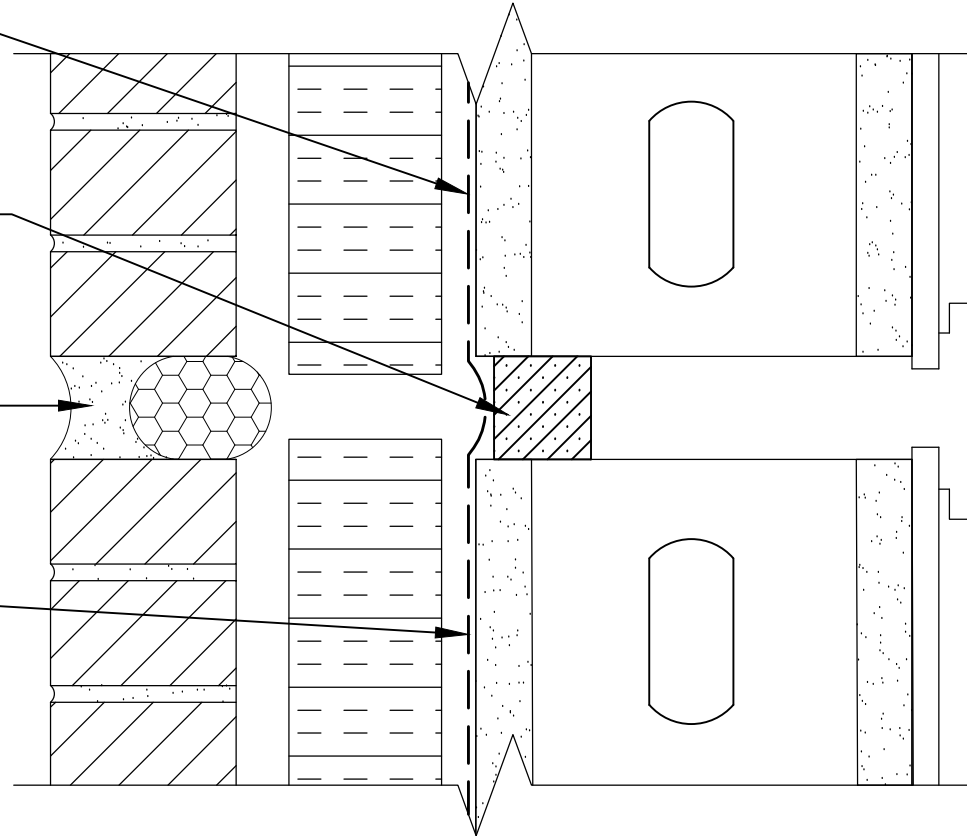

ExoAir 220/230

illmod 600 (pending anticipated movement)

Spectrem 1 or approved Tremco Sealant

ExoAir 220/230

This detail is intended for conceptual purposes only. Detail must be reviewed by a project/design professional. See www.tremcosealants.com for the most up-to-date product information

Rev	Date	Description	By
-	-	-	-

TREMCO
www.tremcosealants.com

3735 Green Road • Beachwood, OH 44122
Phone : 866-209-2404 • Fax : 216-766-5535

Detail: Joint Detail- Permeable Fluid- Illmod 600
(Exterior Sheathing)
Drawn by: KAB Checked by: SM