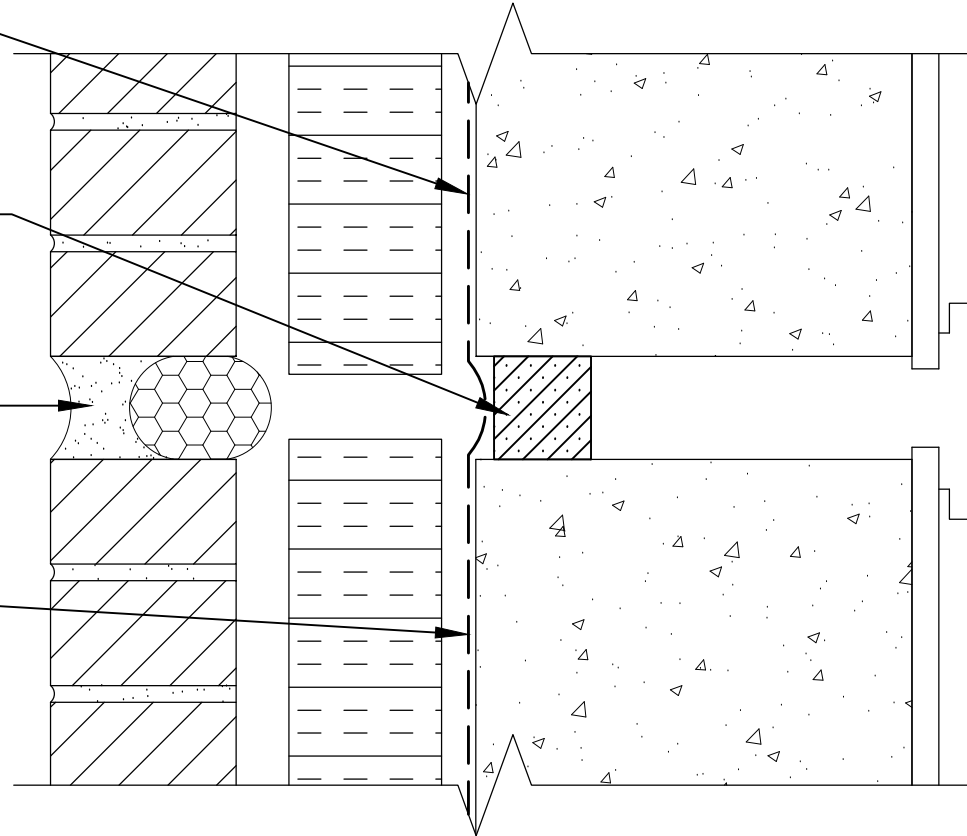

ExoAir 220/230

illmod 600 (pending anticipated movement)

Spectrem 1 or approved Tremco Sealant

ExoAir 220/230

This detail is intended for conceptual purposes only. Detail must be reviewed by a project/design professional. See [www.tremcosealants.com](http://www.tremcosealants.com) for the most up-to-date product information

Rev	Date	Description	By
-	-	-	-

**TREMCO**  
[www.tremcosealants.com](http://www.tremcosealants.com)

3735 Green Road • Beachwood, OH 44122  
Phone : 866-209-2404 • Fax : 216-766-5535

Detail: Joint Detail- Permeable Fluid- Illmod 600  
(Concrete)  
Drawn by: KAB    Checked by: SM