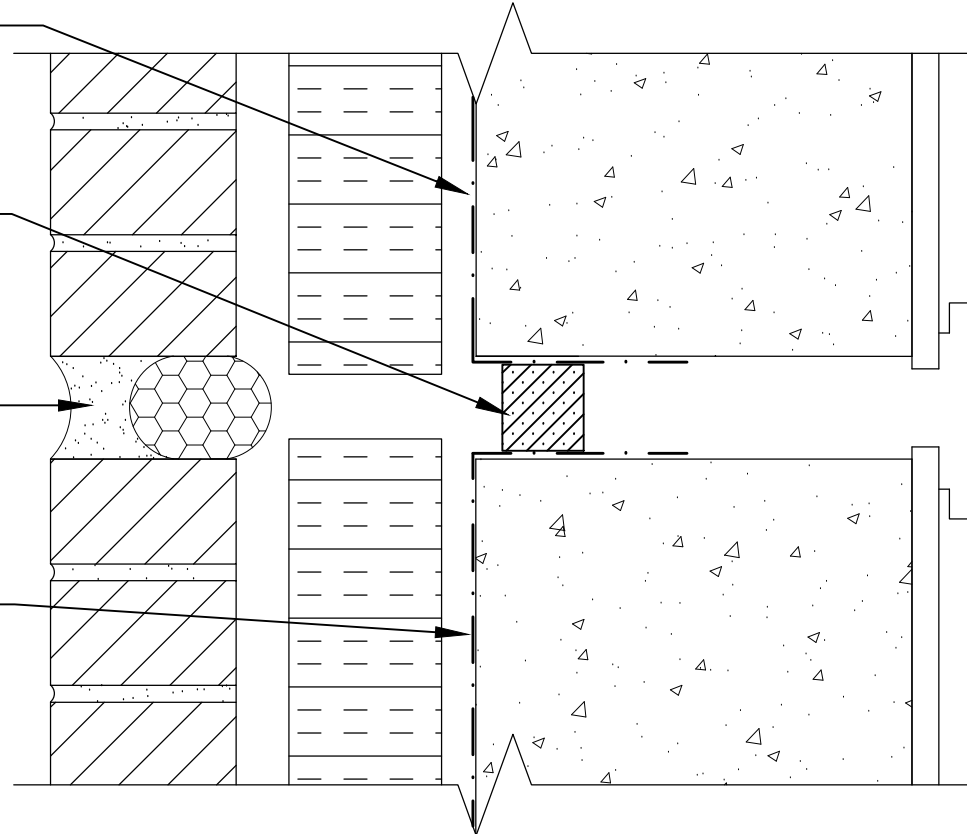

EExoAir 110/110LT/111

illmod 600 (pending anticipated movement)

Spectrem 1 or approved Tremco Sealant

ExoAir 110/110LT/111

This detail is intended for conceptual purposes only. Detail must be reviewed by a project/design professional. See [www.tremcosealants.com](http://www.tremcosealants.com) for the most up-to-date product information

Rev	Date	Description	By
-	-	-	-

**TREMCO**  
www.tremcosealants.com

3735 Green Road • Beachwood, OH 44122  
Phone : 866-209-2404 • Fax : 216-766-5535

Detail: Joint Detail- Impermeable Sheet- Illmod 600  
(Concrete)  
Drawn by: KAB    Checked by: SDM