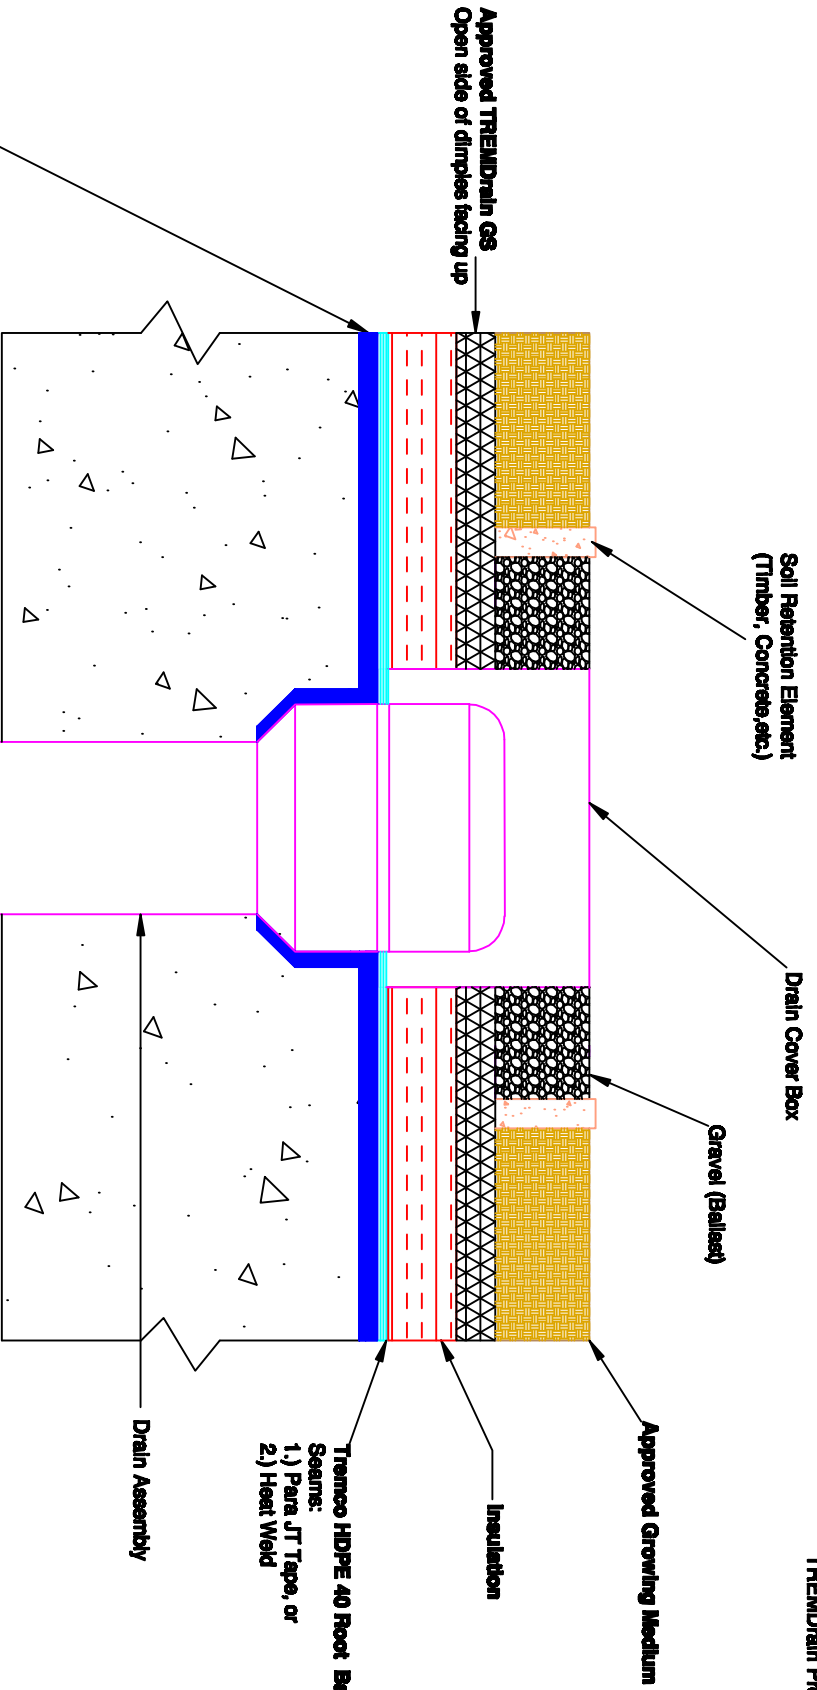

NOTE:
 Consult Tremco Technical Services
 Or Your Local Tremco Representative
 For Appropriate Waterproofing and
 TREMDrain Products.

Tremco Waterproofing System
 -TREMproof 250GC @120 mils-
 DualFlex Drain Detailer recommended
 around drain embedded within membrane

TREMDrain GS Scape Drain			
Tremco		3735 Green Road	216-282-9888
		Beachwood, Ohio 44122	
Project:	TREMproof 250GC Green Scape Drain		
Drawn By:	Scale:	Date:	Drawn/Checked By:
W. Hensley	Not To Scale	03/19/09	GS Drain