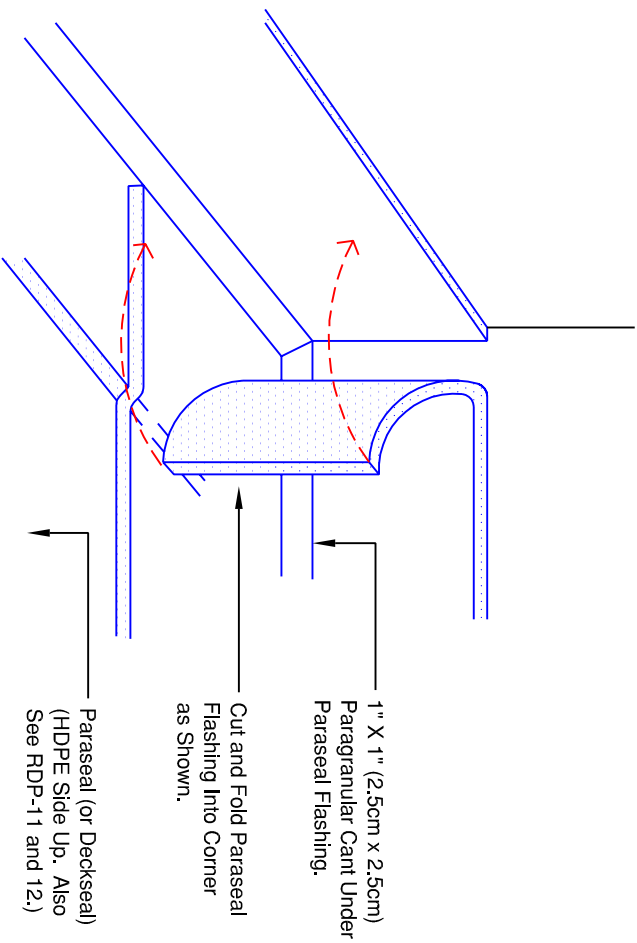

STEP 1

STEP 2

3 Plane Inside Corner. (By Folding Paraseal)

No.	Date	Description	By
Project: <b>Roof Decks / Planters</b> 3735 Green Road Beachwood, Ohio 44122 216-292-5000			
Drawn by:	Scale:	Date:	Drafting/Grade No.
J. Davis	Not To Scale	07/18/01	RDP-19