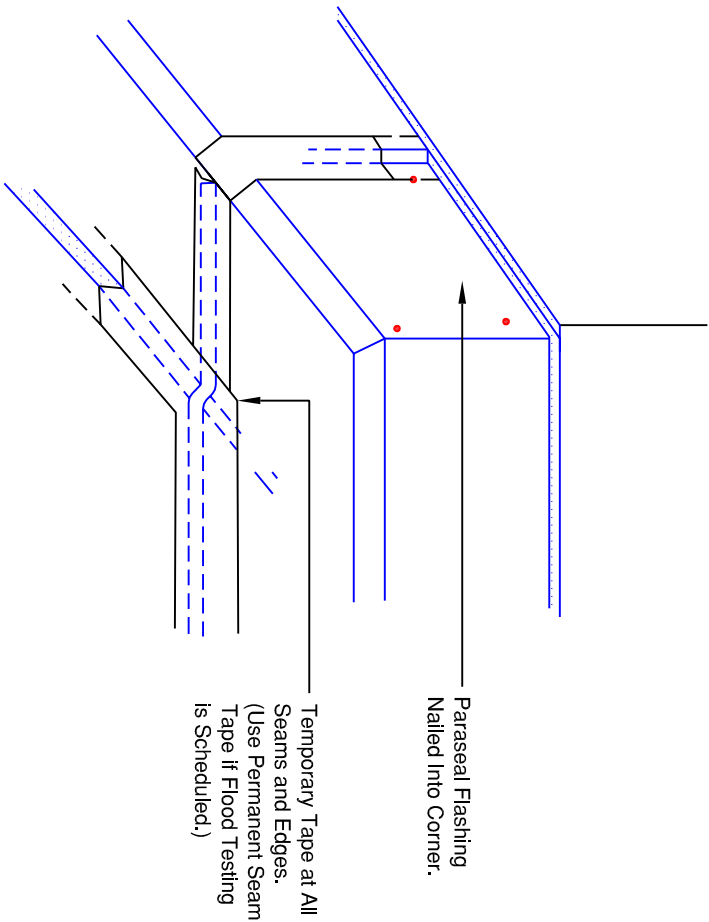

STEP 1

STEP 2

3 Plane Inside Corner. (By Folding Paraseal)

No.	Date	Description	By
Project: <b>Roof Decks / Planters</b> 3735 Green Road Beachwood, Ohio 44122 216-292-5000			
Drawn by:	Scale:	Date:	Drafting/Grade No.
J. Davis	Not To Scale	07/18/01	RDP-19