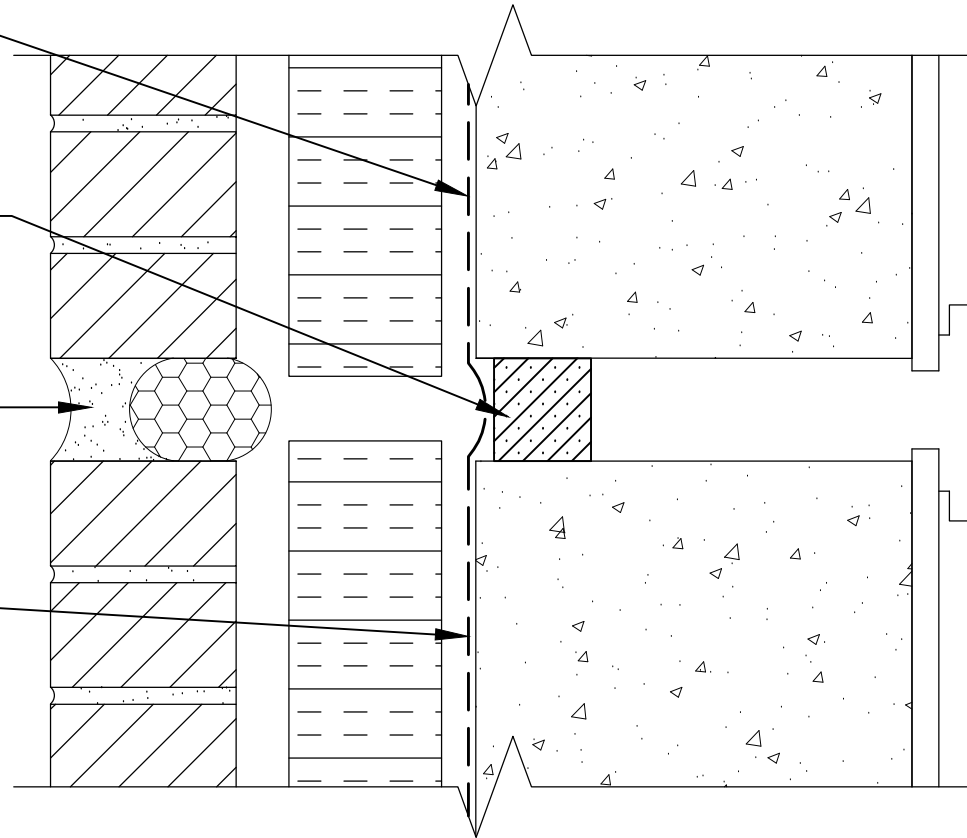

ExoAir 120

illmod 600 (pending anticipated movement)

Spectrem 1 or approved Tremco Sealant

ExoAir 120

This detail is intended for conceptual purposes only. Detail must be reviewed by a project/design professional. See [www.tremcosealants.com](http://www.tremcosealants.com) for the most up-to-date product information

Rev	Date	Description	By
-	-	-	-

**TREMCO**  
[www.tremcosealants.com](http://www.tremcosealants.com)

3735 Green Road • Beachwood, OH 44122  
Phone : 866-209-2404 • Fax : 216-766-5535

Detail: Joint Detail- Impermeable Fluid- Illmod 600  
(Concrete)  
Drawn by: KAB    Checked by: SM