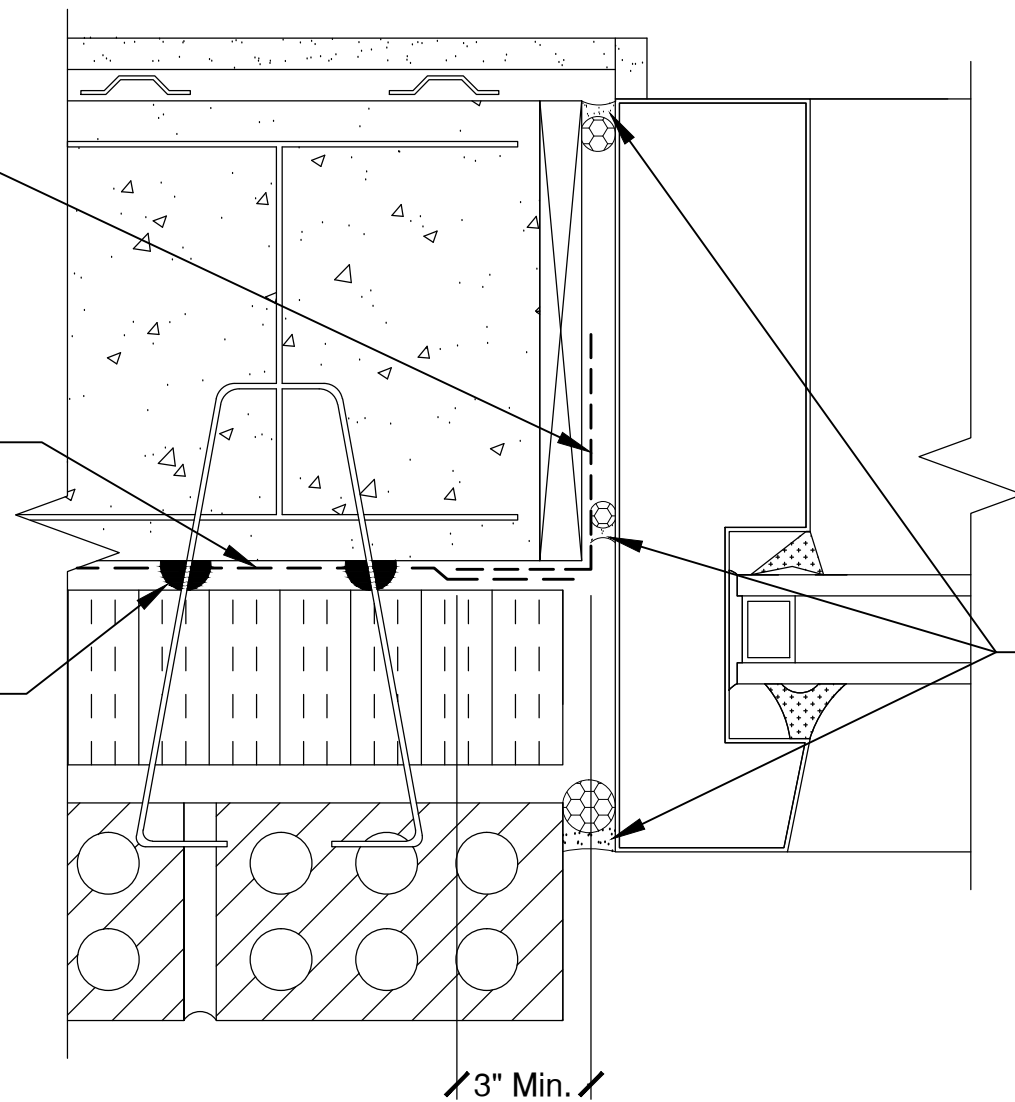

ExoAir 230 with
Tremco 2011 mesh

ExoAir 120

Dymonic 100/Spectrem 1/
ExoAir Termination Mastic

Spectrem 1

3" Min.

This detail is intended for conceptual purposes only. Detail must be reviewed by a project/design professional.
See www.tremcosealants.com for the most up-to-date product information